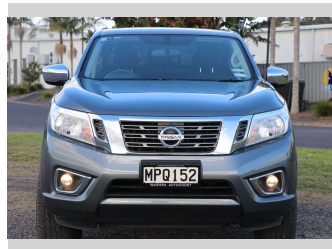

2019 Nissan Navara RX 2.3D/6MT/UT/4DR/5

Purchase Price

\$23,990

Includes GST, Registration & Licensing

Finance may be available on this vehicle. Ask one of our friendly staff for more information.

Gain peace of mind with Mechanical Breakdown Insurance. **Ask us how.**

Top features

None Listed

Body Style

4 door, Ute

Odometer

42,961 km

Engine

2298 cc, Electronic Fuel