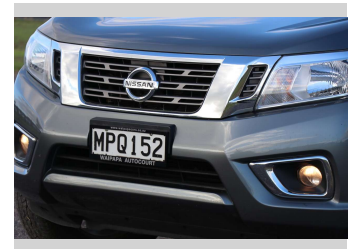

2019 Nissan Navara RX 2.3D/6MT/UT/4DR/5

Purchase Price

\$23,990

Includes GST, Registration & Licensing

Finance may be available on this vehicle. Ask one of our friendly staff for more information.

Gain peace of mind with Mechanical Breakdown Insurance. **Ask us how.**

Top features

None Listed

Body Style

4 door, Ute

Odometer

42,961 km

Engine

2298 cc, Electronic Fuel