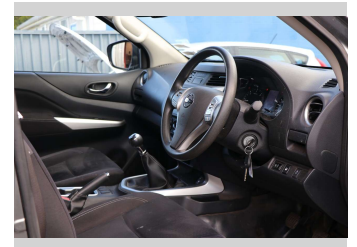

2019 Nissan Navara RX 2.3D/6MT/UT/4DR/5

Purchase Price

$23,990

Includes GST, Registration & Licensing

Finance may be available on this vehicle. Ask one of our friendly staff for more information.

Gain peace of mind with Mechanical Breakdown Insurance. **Ask us how.**

Top features

None Listed

Body Style

4 door, Ute

Odometer

42,961 km

Engine

2298 cc, Electronic Fuel

Fuel Type

Diesel

Transmission

Manual

Wheels

-

VIN

MNTCB2D23A0015588

Interior

-

Safety

Based on 2025 UCSR rating for 15-23 models

Reg No.

MPQ152

Ext Colour

Grey

History

NZ New

Seats

5 seats

CO2 Emissions

★★★★☆

196 grams/km

Energy Economy

★★★★☆

**Annual fuel cost of $3,140
7.4L per 100km**

Cost per year is an estimate based on diesel price of $2.00 per litre and an average distance of 14000 km. Includes Road User Charges (RUC). Emissions and Energy Economy figures standardised to 3P WLTP.

Stock ID: 1508339

Waipapa Autocourt | Phone 09 407 6430 | Email info@waipapacars.co.nz
2047 State Highway 10, Waipapa, Kerikeri 0295, New Zealand
www.waipapacars.co.nz