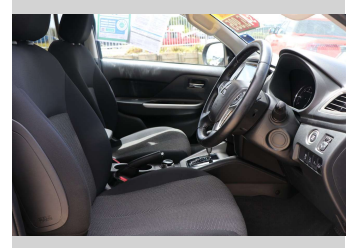

2022 Mitsubishi Triton DC GLSB 4WD 6AT 2.4D

Purchase Price

\$45,990

Includes GST, Registration & Licensing

Finance may be available on this vehicle. Ask one of our friendly staff for more information.

Gain peace of mind with Mechanical Breakdown Insurance. **Ask us how.**

Top features

None Listed

Body Style

4 door, Ute

Odometer

13,313 km

Engine

2442 cc, Electronic Fuel