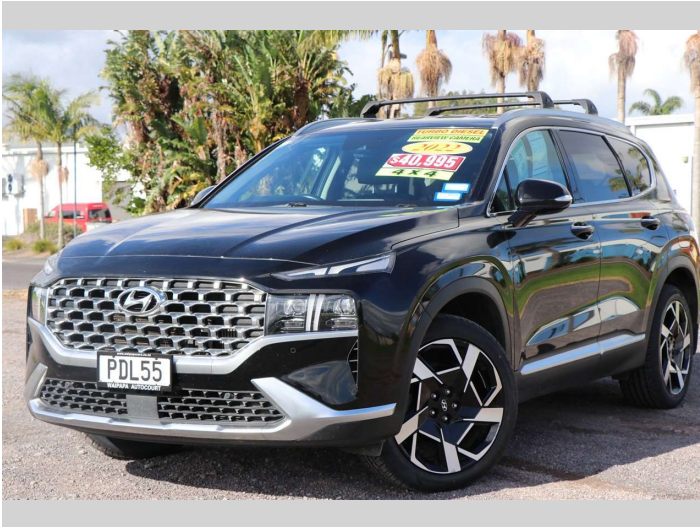

2022 Hyundai Santa Fe TM ELITE 2.2DT/4WD

Purchase Price **\$40,990**
Includes GST, Registration & Licensing

Finance may be available on this vehicle. Ask one of our friendly staff for more information.

Gain peace of mind with Mechanical Breakdown Insurance. **Ask us how.**

- Top features**
- » 7 Seats
 - » ABS Brakes
 - » Air Bag(s)
 - » Alloys
 - » Blind spot monitoring
 - » Blue Tooth
 - » Central Locking
 - » Cruise Control
 - » Daytime Running Lights
 - » Dual Zone Air Conditio...
 - » Electric Mirrors (Retr...
 - » Electric Windows
 - » Forward Collision Aler...
 - » Keyless Operating Syst...
 - » Lane Changing Warning
 - » Leather/Electric and H...
 - » Remote Locking
 - » Roof Racks

Body Style
5 door, Station Wagon

Odometer
103,466 km

Engine
2199 cc, Electronic Fuel

Fuel Type
Diesel

Transmission
Auto

Wheels
-

VIN
KMHS381HWNU421035

Interior
Black

Safety

Based on 2025 VSRR rating

Reg No.
PDL55

Ext Colour
Black

History
NZ New

Seats
7 seats, Leather

CO2 Emissions
★★★★☆
187 grams/km

Energy Economy
★★★★☆☆