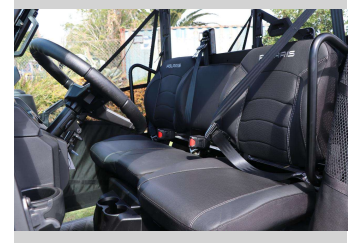

2024 Polaris Ranger Crew XP1000 Premium

Purchase Price **$35,990**
Includes GST, Registration & Licensing

Finance may be available on this vehicle. Ask one of our friendly staff for more information.

Gain peace of mind with Mechanical Breakdown Insurance. **Ask us how.**

Top features
None Listed

Body Style
Motorbike - Off Road

Odometer
1 hr

Engine
999 cc, Electronic Fuel Injection

Fuel Type
Petrol

Transmission
CVT

Wheels
-

VIN
4XARSE999R8458304

Interior
N/A

Safety
N/A

Reg No.
-

Ext Colour
Azure Crystal

History
Brand New

Seats
N/A

CO2 Emissions
N/A

Energy Economy
N/A

Stock ID: 2500658

Archibald Cars | Phone 09 408 1900 | Email sales@amotors.co.nz
143 Commerce Street, Kaitaia, New Zealand
www.archibaldcars.co.nz