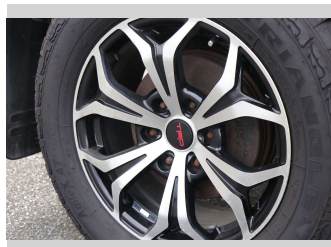

2015 Toyota Hilux SR5 4WD 3.0TD DC 5M

Purchase Price **$37,990**
Includes GST, Registration & Licensing

Finance may be available on this vehicle. Ask one of our friendly staff for more information.

Gain peace of mind with Mechanical Breakdown Insurance. **Ask us how.**

Top features

- » 4WD LOW RATIO Selectab...
- » ABS Brakes
- » Air Bag(s)
- » Air Conditioning
- » Alloys
- » Central Locking
- » Cruise Control
- » Electric Mirrors
- » Electric Seats
- » Electric Windows
- » Leather Seats
- » Remote Locking
- » Reversing Camera
- » Sports Bar
- » Tonneau Cover
- » Tow Bar

Body Style
4 door, Ute

Odometer
104,239 km

Engine
2982 cc, Electronic Fuel

Fuel Type
Diesel

Transmission
Manual

Wheels
-

VIN
MR0FZ29G901748916

Interior
Black

Safety

Based on 2025 UCSR rating for 05-15 models

Reg No.
JKD797

Ext Colour
White

History
NZ New

Seats
5 seats, Leather

CO2 Emissions
★ ★ ☆ ☆ ☆ ☆
253 grams/km

Energy Economy
★ ☆ ☆ ☆ ☆ ☆
Annual fuel cost of $3,720
9.5L per 100km

Cost per year is an estimate based on diesel price of $2.00 per litre and an average distance of 14000 km. Includes Road User Charges (RUC). Emissions and Energy Economy figures standardised to 3P WLTP.

Stock ID: 1506226