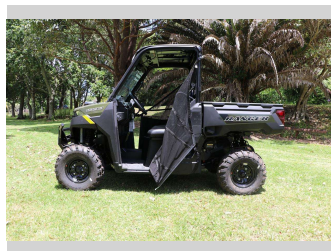

# 2023 Polaris Ranger 1000 E.P.S S.O.H.C

**Purchase Price** **\$25,995**  
Includes GST, Registration & Licensing

Finance may be available on this vehicle. Ask one of our friendly staff for more information.

Gain peace of mind with Mechanical Breakdown Insurance. **Ask us how.**

**Top features**  
None Listed

Body Style  
**Quads & ATVs**

Odometer  
-

Engine  
**999 cc, Air-cooled SOHC**

Fuel Type  
**Petrol**