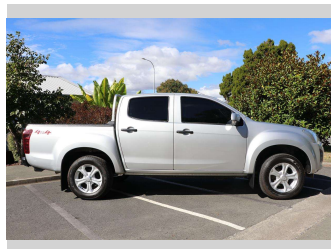

# 2020 Isuzu D-Max LX DC 3.0D/4WD/6MT

**Purchase Price** **\$37,990**  
Includes GST, Registration & Licensing

Finance may be available on this vehicle. Ask one of our friendly staff for more information.

Body Style  
**4 door, Ute**

Odometer  
**85,442 km**

Engine  
**2999 cc, Electronic Fuel**

Fuel Type  
**Diesel**

Transmission  
**Manual**

Wheels  
-

VIN  
**MPATFS85JKT014461**

Interior  
**Black**