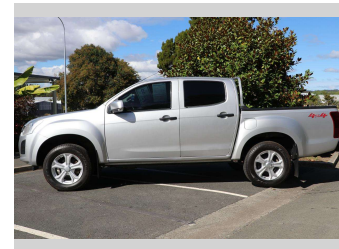

# 2020 Isuzu D-Max LX DC 3.0D/4WD/6MT

**Purchase Price** **\$37,990**  
Includes GST, Registration & Licensing

Finance may be available on this vehicle. Ask one of our friendly staff for more information.