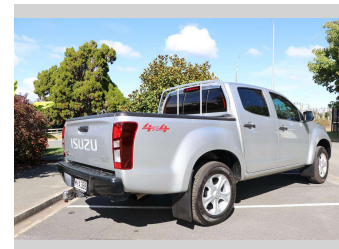

# 2020 Isuzu D-Max LX DC 3.0D/4WD/6MT

**Purchase Price** **\$37,990**  
Includes GST, Registration & Licensing

Finance may be available on this vehicle. Ask one of our friendly staff for more information.

Body Style  
**4 door, Ute**

Odometer  
**85,442 km**

Engine  
**2999 cc, Electronic Fuel**

Fuel Type  
**Diesel**

Transmission  
**Manual**

Wheels  
-

VIN  
**MPATFS85JKT014461**

Interior  
**Black**