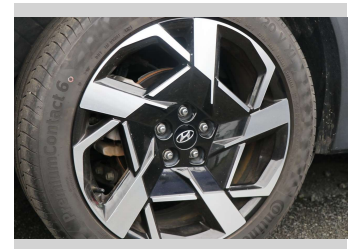

2022 Hyundai Santa Fe TM ELITE 2.5P/4WD

Purchase Price

$39,990

Includes GST, Registration & Licensing

Finance may be available on this vehicle. Ask one of our friendly staff for more information.

Gain peace of mind with Mechanical Breakdown Insurance. **Ask us how.**

Top features

None Listed

Body Style

5 door, Station Wagon

Odometer

80,961 km

Engine

2497 cc, Electronic Fuel

Fuel Type

Petrol

Transmission

CVT

Wheels

-

VIN

KMHS381KSNU416444

Interior

-

Safety

Based on 2025 VSRR rating

Reg No.

NZQ777

Ext Colour

Blue

History

NZ New

Seats

7 seats

CO2 Emissions

★★★★☆☆

222 grams/km

Energy Economy

★★★★☆☆

**Annual fuel cost of $3,800
9.7L per 100km**

Cost per year is an estimate based on petrol price of $2.80 per litre and an average distance of 14000 km. Emissions and Energy Economy figures standardised to 3P WLTP.

Stock ID: 1506262

Archibald Cars | Phone 09 408 1900 | Email sales@amotors.co.nz
143 Commerce Street, Kaitaia, New Zealand
www.archibaldcars.co.nz