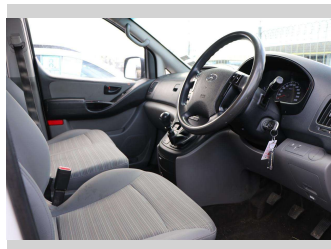

2019 Hyundai Iload 2.5 CRDI Manual

Purchase Price **$28,990**
Includes GST, Registration & Licensing

Finance may be available on this vehicle. Ask one of our friendly staff for more information.

Gain peace of mind with Mechanical Breakdown Insurance. **Ask us how.**

Top features
None Listed

Body Style
5 door, Light Van

Odometer
108,629 km

Engine
2497 cc, Electronic Fuel

Fuel Type
Diesel

Transmission
Manual

Wheels
Factory Alloys

VIN
KMFWBX7KLLU090386

Interior
-

Safety

Based on 2024 UCSR rating for 08-21 models

Reg No.
MFR568

Ext Colour
White

History
NZ New

Seats
6 seats

CO2 Emissions
★★★★☆☆
229 grams/km

Energy Economy
★★★★☆☆
Annual fuel cost of $3,500
8.7L per 100km

Cost per year is an estimate based on diesel price of $2.00 per litre and an average distance of 14000 km. Includes Road User Charges (RUC). Emissions and Energy Economy figures standardised to 3P WLTP.

Stock ID: 1505937

Archibald Cars | Phone 09 408 1900 | Email sales@amotors.co.nz
143 Commerce Street, Kaitaia, New Zealand
www.archibaldcars.co.nz