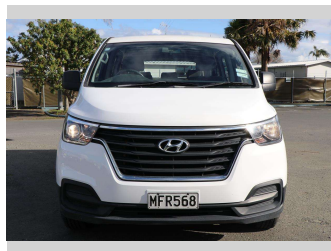

2019 Hyundai Iload 2.5 CRDI Manual

Purchase Price **\$28,990**
Includes GST, Registration & Licensing

Finance may be available on this vehicle. Ask one of our friendly staff for more information.

Gain peace of mind with Mechanical Breakdown Insurance. **Ask us how.**

Top features
None Listed

Body Style
5 door, Light Van

Odometer
108,629 km

Engine
2497 cc, Electronic Fuel

Fuel Type
Diesel

Transmission
Manual

Wheels
Factory Alloys

VIN
KMFWBX7KLLU090386