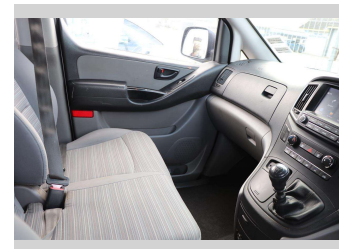

2019 Hyundai Iload 2.5 CRDI Manual

Purchase Price **$28,990**
Includes GST, Registration & Licensing

Finance may be available on this vehicle. Ask one of our friendly staff for more information.

Gain peace of mind with Mechanical Breakdown Insurance. **Ask us how.**

Top features
None Listed

Body Style
5 door, Light Van

Odometer
108,629 km

Engine
2497 cc, Electronic Fuel

Fuel Type
Diesel

Transmission
Manual

Wheels
Factory Alloys

VIN
KMFWBX7KLLU090386

Interior
-

Safety

Based on 2024 UCSR rating for 08-21 models

Reg No.
MFR568

Ext Colour
White

History
NZ New

Seats
6 seats

CO2 Emissions
★★★★☆☆
229 grams/km

Energy Economy
★★★★☆☆
Annual fuel cost of $3,500
8.7L per 100km

Cost per year is an estimate based on diesel price of $2.00 per litre and an average distance of 14000 km. Includes Road User Charges (RUC). Emissions and Energy Economy figures standardised to 3P WLTP.

Stock ID: 1505937

Archibald Cars | Phone 09 408 1900 | Email sales@amotors.co.nz
143 Commerce Street, Kaitaia, New Zealand
www.archibaldcars.co.nz