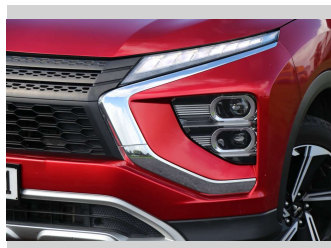

2022 Mitsubishi Eclipse Cross XLS PHEV/4WD/AT

Purchase Price

\$29,990

Includes GST, Registration & Licensing

Finance may be available on this vehicle. Ask one of our friendly staff for more information.

Gain peace of mind with Mechanical Breakdown Insurance. **Ask us how.**