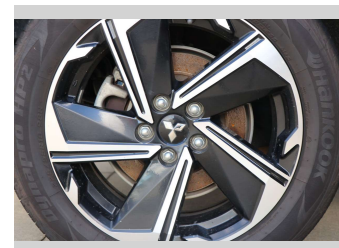

2022 Mitsubishi Eclipse Cross XLS PHEV/4WD/AT

Purchase Price

\$29,990

Includes GST, Registration & Licensing

Finance may be available on this vehicle. Ask one of our friendly staff for more information.

Gain peace of mind with Mechanical Breakdown Insurance. **Ask us how.**