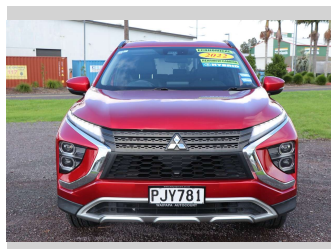

2022 Mitsubishi Eclipse Cross XLS PHEV/4WD/AT

Purchase Price

\$29,990

Includes GST, Registration & Licensing

Finance may be available on this vehicle. Ask one of our friendly staff for more information.

Gain peace of mind with Mechanical Breakdown Insurance. **Ask us how.**

Top features

None Listed

Body Style

4 door, Station Wagon

Odometer

85,974 km

Engine

2360 cc, Plug-In Hybrid