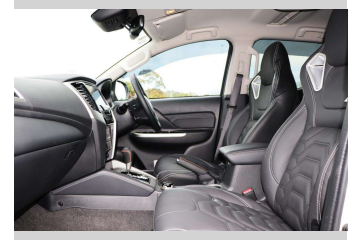

2020 Mitsubishi Triton DC GLSB 4WD 6AT 2.4D

Purchase Price

\$35,990

Includes GST, Registration & Licensing

Finance may be available on this vehicle. Ask one of our friendly staff for more information.

Gain peace of mind with Mechanical Breakdown Insurance. **Ask us how.**