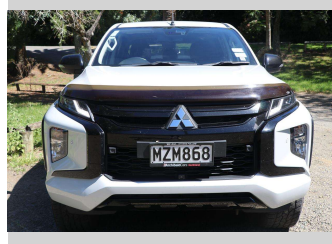

2020 Mitsubishi Triton DC GLSB 4WD 6AT 2.4D

Purchase Price

\$35,990

Includes GST, Registration & Licensing

Finance may be available on this vehicle. Ask one of our friendly staff for more information.

Gain peace of mind with Mechanical Breakdown Insurance. **Ask us how.**

Top features

None Listed

Body Style

4 door, Ute

Odometer

135,368 km

Engine

2442 cc, Electronic Fuel