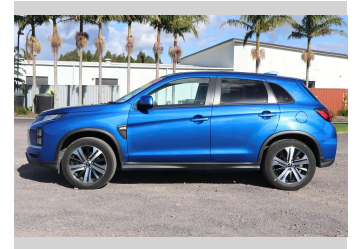

2024 Mitsubishi ASX LS 2.0P/CVT

Purchase Price

\$23,990

Includes GST, Registration & Licensing

Finance may be available on this vehicle. Ask one of our friendly staff for more information.

Gain peace of mind with Mechanical Breakdown Insurance. **Ask us how.**

Body Style

5 door, Station Wagon

Odometer

44,500 km

Engine

1998 cc, Electronic Fuel

Fuel Type

Petrol