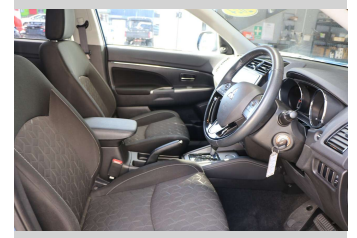

2024 Mitsubishi ASX LS 2.0P/CVT

Purchase Price

$23,990

Includes GST, Registration & Licensing

Finance may be available on this vehicle. Ask one of our friendly staff for more information.

Gain peace of mind with Mechanical Breakdown Insurance. **Ask us how.**

Top features

- » ABS Brakes
- » Air Bag(s)
- » Air Conditioning
- » Alloys
- » Blue Tooth
- » Central Locking
- » Cruise Control
- » Electric Mirrors
- » Electric Windows
- » NZ New
- » Remote Locking
- » Reversing Camera
- » Spare Wheel

Body Style

5 door, Station Wagon

Odometer

44,500 km

Engine

1998 cc, Electronic Fuel

Fuel Type

Petrol

Transmission

CVT

Wheels

-

VIN

JMFXTGA2WRU010108

Interior

Black

Safety

Based on 2025 VSRR rating

Reg No.

QSC657

Ext Colour

Blue

History

NZ New

Seats

5 seats

CO2 Emissions

★★★★☆☆

196 grams/km

Energy Economy

★★☆☆☆☆

**Annual fuel cost of $3,330
8.5L per 100km**

Cost per year is an estimate based on petrol price of $2.80 per litre and an average distance of 14000 km. Emissions and Energy Economy figures standardised to 3P WLTP.

Stock ID: 1506265

Waipapa Autocourt | Phone 09 407 6430 | Email info@waipapacars.co.nz
2047 State Highway 10, Waipapa, Kerikeri 0295, New Zealand
www.waipapacars.co.nz