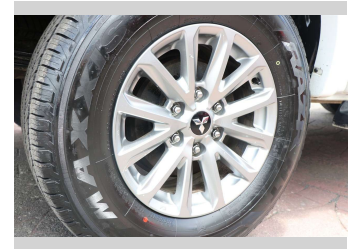

2019 Mitsubishi Triton DC GLXR 5AT 2.4D/5AT

Purchase Price
Includes GST, Registration & Licensing

\$27,990

Finance may be available on this vehicle. Ask one of our friendly staff for more information.

Gain peace of mind with Mechanical Breakdown Insurance. **Ask us how.**

Top features

None Listed

Body Style
4 door, Ute

Odometer
110,308 km

Engine
2442 cc, Electronic Fuel

Fuel Type
Diesel

Transmission
CVT

Wheels
-