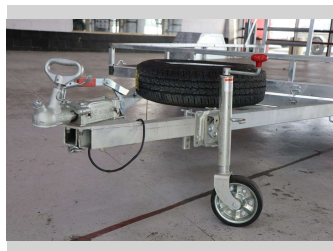

# 2026 Elite Trailers 10x6 ATV Single axle

**Purchase Price** **\$4,985**

Includes GST  
Excludes on-road costs of \$190

Finance may be available on this vehicle. Ask one of our friendly staff for more information.