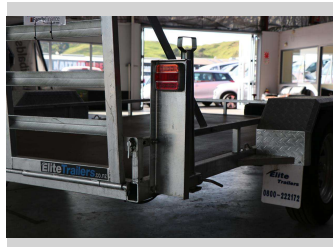

# 2026 Elite Trailers 10x6 ATV Single axle

**Purchase Price** **\$4,985**

Includes GST  
Excludes on-road costs of \$190

Finance may be available on this vehicle. Ask one of our friendly staff for more information.