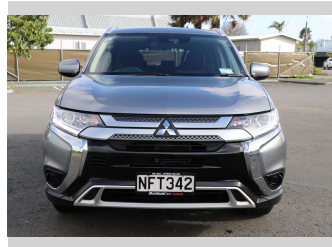

2021 Mitsubishi Outlander LS 2.4P/CVT

Purchase Price

\$22,990

Includes GST, Registration & Licensing

Finance may be available on this vehicle. Ask one of our friendly staff for more information.

Gain peace of mind with Mechanical Breakdown Insurance. **Ask us how.**

Top features

None Listed

Body Style

5 door, Station Wagon

Odometer

102,648 km

Engine

2360 cc, Electronic Fuel