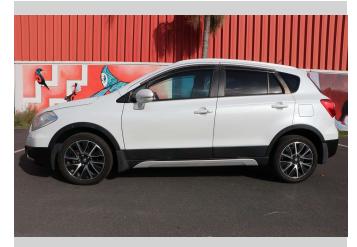

# 2015 Suzuki SX4 S-CROSS

**Purchase Price** **\$16,990**  
Includes GST, Registration & Licensing

Finance may be available on this vehicle. Ask one of our friendly staff for more information.

Gain peace of mind with Mechanical Breakdown Insurance. **Ask us how.**

Body Style  
**Station Wagon**

Odometer  
**115,611 km**

Engine  
**1586 cc**

Fuel Type  
**Petrol**

Transmission  
**Auto**

Wheels  
-

VIN  
**TSMJYB22S00224792**

Interior  
-