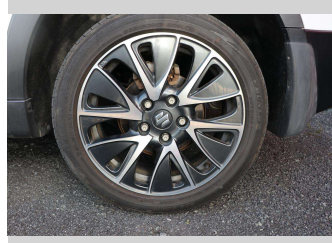

# 2015 Suzuki SX4 S-CROSS

**Purchase Price** **\$16,990**  
Includes GST, Registration & Licensing

Finance may be available on this vehicle. Ask one of our friendly staff for more information.

Gain peace of mind with Mechanical Breakdown Insurance. **Ask us how.**

Safety  

Based on 2023 VSRR rating

Reg No.  
**QHK879**

Ext Colour  
**White**

History  
-

Seats  
**5 seats**

CO2 Emissions  
**★★★★☆**  
**156 grams/km**

Energy Economy  
**★★★★☆☆**  
**Annual fuel cost of \$2,590**  
**6.6L per 100km**