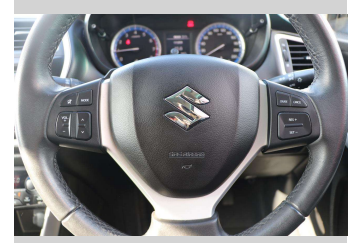

# 2015 Suzuki SX4 S-CROSS

**Purchase Price** **\$16,990**  
Includes GST, Registration & Licensing

Finance may be available on this vehicle. Ask one of our friendly staff for more information.

Gain peace of mind with Mechanical Breakdown Insurance. **Ask us how.**

**Top features**

- » Air Bag(s)
- » Air Conditioning
- » AWD
- » Central Locking
- » Child seat anchor poin...
- » Cruise Control
- » Day Time running light...
- » Electric Mirrors
- » Electric Windows
- » Electric Windows
- » Fog Lights
- » Heated Seats
- » Keyless Operating Syst...
- » Power Steering
- » Remote Locking
- » Reversing Camera
- » Roof Rails
- » Tow Bar

Body Style  
**Station Wagon**

Odometer  
**115,611 km**

Engine  
**1586 cc**

Fuel Type  
**Petrol**

Transmission  
**Auto**

Wheels  
-

VIN  
**TSMJYB22S00224792**

Interior  
-