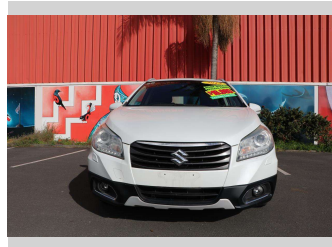

# 2015 Suzuki SX4 S-CROSS

**Purchase Price** **\$16,990**  
Includes GST, Registration & Licensing

Finance may be available on this vehicle. Ask one of our friendly staff for more information.

Gain peace of mind with Mechanical Breakdown Insurance. **Ask us how.**

Body Style  
**Station Wagon**

Odometer  
**115,611 km**

Engine  
**1586 cc**

Fuel Type  
**Petrol**

Transmission  
**Auto**

Wheels  
-

VIN  
**TSMJYB22S00224792**

Interior  
-

Safety  

Based on 2023 VSRR rating

Reg No.  
**QHK879**

Ext Colour  
**White**

History  
-

Seats  
**5 seats**

CO2 Emissions  
**★★★★☆**  
**156 grams/km**

Energy Economy  
**★★★★☆☆**  
**Annual fuel cost of \$2,590**  
**6.6L per 100km**