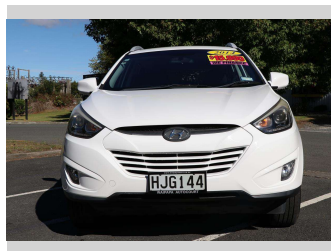

# 2014 Hyundai ix35 GDI2.06A 2.0P6A/SW5S

**Purchase Price** **\$15,990**  
Includes GST, Registration & Licensing

Finance may be available on this vehicle. Ask one of our friendly staff for more information.

Gain peace of mind with Mechanical Breakdown Insurance. **Ask us how.**

**Top features**  
None Listed

Body Style  
**Station Wagon**

Odometer  
**100,793 km**

Engine  
**1998 cc, Electronic Fuel**

Fuel Type  
**Petrol**