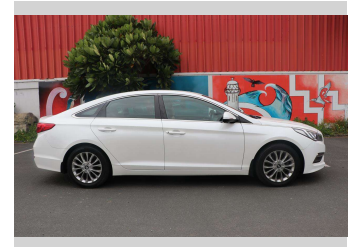

2015 Hyundai Sonata 2.4P/6AT/SL/4DR/5S

Purchase Price

\$14,990

Includes GST, Registration & Licensing

Finance may be available on this vehicle. Ask one of our friendly staff for more information.

Gain peace of mind with Mechanical Breakdown Insurance. **Ask us how.**

Top features

None Listed

Body Style

4 door, Sedan

Odometer

103,178 km

Engine

2359 cc, Electronic Fuel

Fuel Type

Petrol

Transmission

CVT

Wheels

-

VIN

KMHE241FMFA089094