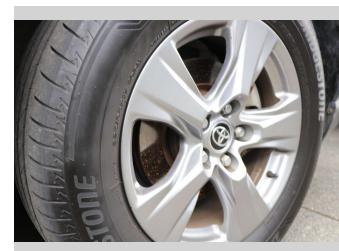

2022 Toyota RAV4 GX 2.5PH/4WD/HD

Purchase Price **\$40,990**
Includes GST, Registration & Licensing

Finance may be available on this vehicle. Ask one of our friendly staff for more information.

Gain peace of mind with Mechanical Breakdown Insurance. **Ask us how.**

Interior
-

Safety

Based on 2019 ANCAP rating for 19-25 models

Reg No.
PFE201

Ext Colour
Grey

History
NZ New

Seats
5 seats

CO2 Emissions
★★★★☆
121 grams/km