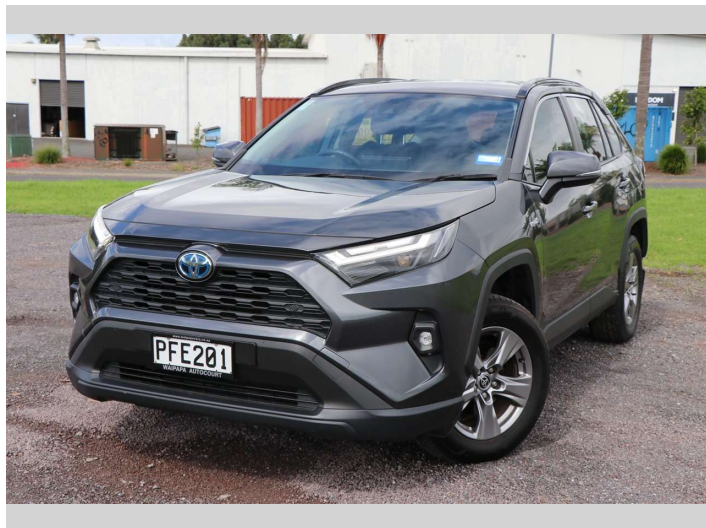

2022 Toyota RAV4 GX 2.5PH/4WD/HD

Purchase Price **\$40,990**
Includes GST, Registration & Licensing

Finance may be available on this vehicle. Ask one of our friendly staff for more information.

Gain peace of mind with Mechanical Breakdown Insurance. **Ask us how.**

Top features
None Listed

Body Style
5 door, Station Wagon

Odometer
71,845 km

Engine
2487 cc, Hybrid

Fuel Type
Petrol

Transmission
Auto

Wheels
-

VIN
JTMBW3FV20D142886

Interior
-

Safety

Based on 2019 ANCAP rating for 19-25 models

Reg No.
PFE201

Ext Colour
Grey

History
NZ New

Seats
5 seats

CO2 Emissions
★★★★☆
121 grams/km