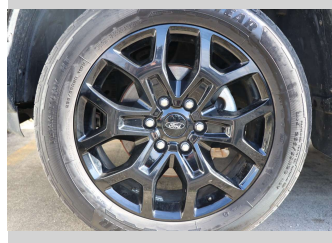

# 2023 Ford Everest SPORT 2.0D/4WD/10AT

**Purchase Price** **\$62,990**  
Includes GST, Registration & Licensing

Finance may be available on this vehicle. Ask one of our friendly staff for more information.

Gain peace of mind with Mechanical Breakdown Insurance. **Ask us how.**

**Top features**  
None Listed

Body Style  
**4 door, Station Wagon**

Odometer  
**52,777 km**

Engine  
**1996 cc, Electronic Fuel**

Ext Colour  
**Black**

History  
**NZ New**

Seats  
**7 seats**

CO2 Emissions  
**★★★★☆☆**  
**219 grams/km**

Energy Economy  
**★★★★☆☆**

**Annual fuel cost of \$3,390**  
**8.3L per 100km**

Cost per year is an estimate based on diesel price of \$2.00 per litre and an average distance of 14000 km. Includes Road User Charges (RUC). Emissions and Energy Economy figures standardised to 3P WLTP.