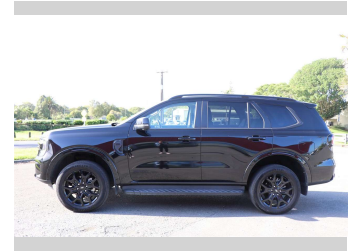

# 2023 Ford Everest SPORT 2.0D/4WD/10AT

**Purchase Price** **\$62,990**  
Includes GST, Registration & Licensing

Finance may be available on this vehicle. Ask one of our friendly staff for more information.

Gain peace of mind with Mechanical Breakdown Insurance. **Ask us how.**

**Top features**  
None Listed

Body Style  
**4 door, Station Wagon**

Odometer  
**52,777 km**

Engine  
**1996 cc, Electronic Fuel**