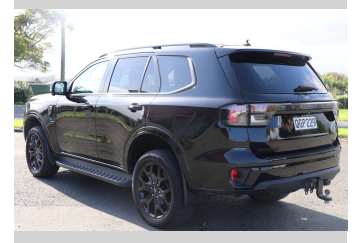

# 2023 Ford Everest SPORT 2.0D/4WD/10AT

**Purchase Price** **\$62,990**  
Includes GST, Registration & Licensing

Finance may be available on this vehicle. Ask one of our friendly staff for more information.

Gain peace of mind with Mechanical Breakdown Insurance. **Ask us how.**

**Top features**  
None Listed

Body Style  
**4 door, Station Wagon**

Odometer  
**52,777 km**

Engine  
**1996 cc, Electronic Fuel**

Ext Colour  
**Black**

History  
**NZ New**

Seats  
**7 seats**

CO2 Emissions  
**★★★★☆☆**  
**219 grams/km**

Energy Economy  
**★★★★☆☆**

**Annual fuel cost of \$3,390**  
**8.3L per 100km**

Cost per year is an estimate based on diesel price of \$2.00 per litre and an average distance of 14000 km. Includes Road User Charges (RUC). Emissions and Energy Economy figures standardised to 3P WLTP.