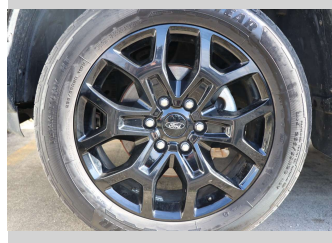

2023 Ford Everest SPORT 2.0D/4WD/10AT

Purchase Price **\$66,990**
Includes GST, Registration & Licensing

Finance may be available on this vehicle. Ask one of our friendly staff for more information.

Gain peace of mind with Mechanical Breakdown Insurance. **Ask us how.**

Top features

None Listed

Body Style
4 door, Station Wagon

Odometer
52,777 km

Engine
1996 cc, Electronic Fuel

Fuel Type
Diesel

Transmission
CVT

Wheels
-

VIN
MNARXXMAWRPS34686

Interior
-

Safety

Based on 2022 ANCAP rating for 22+ models

Reg No.
QGP229

Ext Colour
Black

History
NZ New

Seats
7 seats