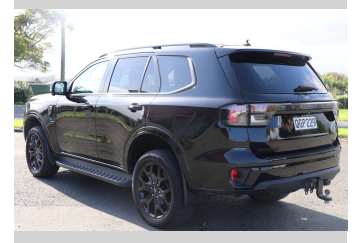

2023 Ford Everest SPORT 2.0D/4WD/10AT

Purchase Price **\$66,990**
Includes GST, Registration & Licensing

Finance may be available on this vehicle. Ask one of our friendly staff for more information.

Gain peace of mind with Mechanical Breakdown Insurance. **Ask us how.**

Top features

None Listed

Body Style
4 door, Station Wagon

Odometer
52,777 km

Engine
1996 cc, Electronic Fuel

Fuel Type
Diesel

Transmission
CVT

Wheels
-

VIN
MNARXXMAWRPS34686

Interior
-

Safety

Based on 2022 ANCAP rating for 22+ models

Reg No.
QGP229

Ext Colour
Black

History
NZ New

Seats
7 seats