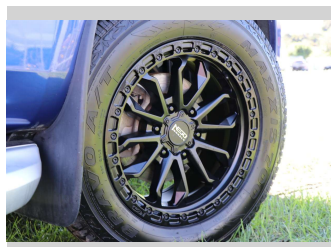

2022 Isuzu D-Max LS DOUBLE CAB 4WD 3.

Purchase Price **$49,990**
Includes GST, Registration & Licensing

Finance may be available on this vehicle. Ask one of our friendly staff for more information.

Gain peace of mind with Mechanical Breakdown Insurance. **Ask us how.**

Top features

- » 4WD/4x4

Body Style
4 door, Ute

Odometer
39,717 km

Engine
2999 cc, Electronic Fuel

Fuel Type
Diesel

Transmission
CVT

Wheels
-

VIN
MPATFS40JNT005264

Interior
Black

Safety

Based on 2020 ANCAP rating for 20-22 models

Reg No.
PDE297

Ext Colour
Blue

History
NZ New

Seats
5 seats

CO2 Emissions
★ ★ ☆ ☆ ☆ ☆
238 grams/km

Energy Economy
★ ☆ ☆ ☆ ☆ ☆
Annual fuel cost of $3,640
9.2L per 100km

Cost per year is an estimate based on diesel price of $2.00 per litre and an average distance of 14000 km. Includes Road User Charges (RUC). Emissions and Energy Economy figures standardised to 3P WLTP.

Stock ID: 1506157