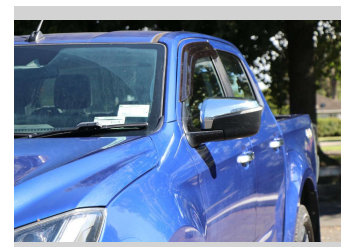

# 2022 Isuzu D-Max LS DOUBLE CAB 4WD 3.

**Purchase Price** **\$49,990**  
Includes GST, Registration & Licensing

Finance may be available on this vehicle. Ask one of our friendly staff for more information.