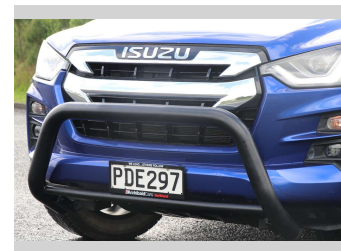

# 2022 Isuzu D-Max LS DOUBLE CAB 4WD 3.

**Purchase Price** **\$49,990**  
Includes GST, Registration & Licensing

Finance may be available on this vehicle. Ask one of our friendly staff for more information.