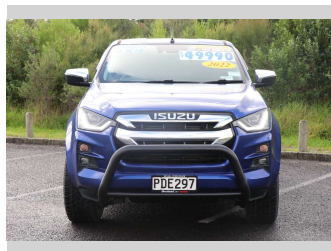

# 2022 Isuzu D-Max LS DOUBLE CAB 4WD 3.

**Purchase Price** **\$49,990**  
Includes GST, Registration & Licensing

Finance may be available on this vehicle. Ask one of our friendly staff for more information.