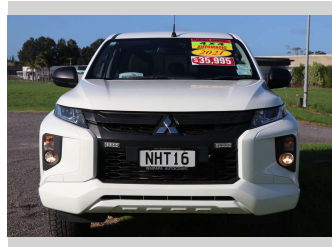

2021 Mitsubishi Triton DC GLX 4WD 6AT 2.4D

Purchase Price **\$35,990**
Includes GST, Registration & Licensing

Finance may be available on this vehicle. Ask one of our friendly staff for more information.

Gain peace of mind with Mechanical Breakdown Insurance. **Ask us how.**

Top features

None Listed

Body Style
4 door, Ute

Odometer
116,008 km

Engine
2442 cc, Electronic Fuel

Fuel Type
Diesel

Transmission
CVT