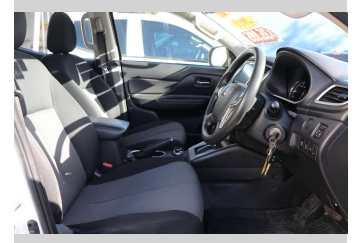

2021 Mitsubishi Triton DC GLX 4WD 6AT 2.4D

Purchase Price **$35,990**
Includes GST, Registration & Licensing

Finance may be available on this vehicle. Ask one of our friendly staff for more information.

Gain peace of mind with Mechanical Breakdown Insurance. **Ask us how.**

Top features

None Listed

Body Style
4 door, Ute

Odometer
116,008 km

Engine
2442 cc, Electronic Fuel

Fuel Type
Diesel

Transmission
CVT

Wheels
-

VIN
MMAJLKL10MH008528

Interior
-

Safety

Based on 2025 UCSR rating for 15-23 models

Reg No.
NHT16

Ext Colour
White

History
NZ New

Seats
5 seats

CO2 Emissions
★ ★ ☆ ☆ ☆ ☆
256 grams/km

Energy Economy
★ ★ ☆ ☆ ☆ ☆
Annual fuel cost of $3,810
9.8L per 100km

Cost per year is an estimate based on diesel price of $2.00 per litre and an average distance of 14000 km. Includes Road User Charges (RUC). Emissions and Energy Economy figures standardised to 3P WLTP.

Stock ID: 1506225

Waipapa Autocourt | Phone 09 407 6430 | Email info@waipapacars.co.nz
2047 State Highway 10, Waipapa, Kerikeri 0295, New Zealand
www.waipapacars.co.nz