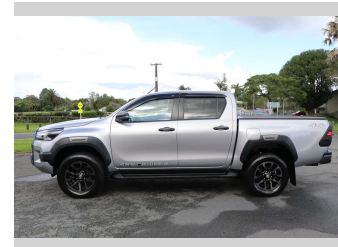

2022 Toyota Hilux SR5 CRUISER TD DC 2.

Purchase Price

\$60,990

Includes GST, Registration & Licensing

Finance may be available on this vehicle. Ask one of our friendly staff for more information.

Gain peace of mind with Mechanical Breakdown Insurance. **Ask us how.**

Top features

None Listed

Body Style

4 door, Ute

Odometer

37,588 km

Engine

2755 cc, Electronic Fuel