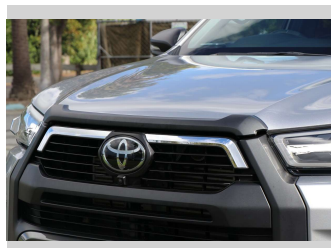

2022 Toyota Hilux SR5 CRUISER TD DC 2.

Purchase Price

\$60,990

Includes GST, Registration & Licensing

Finance may be available on this vehicle. Ask one of our friendly staff for more information.

Gain peace of mind with Mechanical Breakdown Insurance. **Ask us how.**

Top features

None Listed

Body Style

4 door, Ute

Odometer

37,588 km

Engine

2755 cc, Electronic Fuel