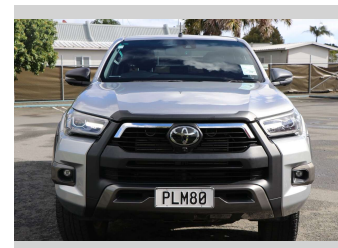

2022 Toyota Hilux SR5 CRUISER TD DC 2.

Purchase Price

\$60,990

Includes GST, Registration & Licensing

Finance may be available on this vehicle. Ask one of our friendly staff for more information.

Gain peace of mind with Mechanical Breakdown Insurance. **Ask us how.**

Top features

None Listed

Body Style

4 door, Ute

Odometer

37,588 km

Engine

2755 cc, Electronic Fuel