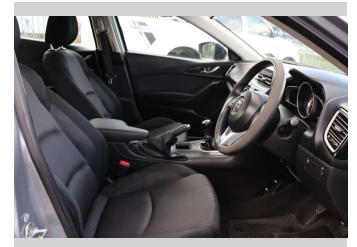

2016 Mazda Axela

Purchase Price

$15,990

Includes GST, Registration & Licensing

Finance may be available on this vehicle. Ask one of our friendly staff for more information.

Gain peace of mind with Mechanical Breakdown Insurance. **Ask us how.**

Top features

- » 2 KEYS
- » ABS Brakes
- » Air Bag(s)
- » Air Conditioning
- » Alloys
- » Central Locking
- » Electric Mirrors
- » Electric Windows
- » Remote Locking

Body Style

Sedan

Odometer

104,236 km

Engine

1496 cc, Electronic Fuel

Fuel Type

Petrol

Transmission

Manual

Wheels

-

VIN

7AT0C13JX22519257

Interior

Charcoal

Safety

Based on 2025 UCSR rating for 13-19 models

Reg No.

PRA585

Ext Colour

Grey

History

Ex-Overseas

Seats

5 seats

CO2 Emissions

★★★★☆

171 grams/km

Energy Economy

★★★☆☆

**Annual fuel cost of $2,780
7.1L per 100km**

Cost per year is an estimate based on petrol price of $2.80 per litre and an average distance of 14000 km. Emissions and Energy Economy figures standardised to 3P WLTP.

Stock ID: 1506245

Archibald Cars | Phone 09 408 1900 | Email sales@amotors.co.nz
143 Commerce Street, Kaitaia, New Zealand
www.archibaldcars.co.nz