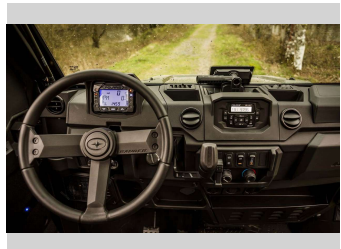

2026 Polaris Ranger Diesel HD EPS ADC

SPECIFICATIONS	
ENGINE	TRANSMISSION
ENGINE DISPLACEMENT (L)	825 (51.8 x 35.7)
POWER / HORSEPOWER CAPACITY	40hp
COMBUSTION METHOD	4-Cyl
FUEL CAPACITY	47L
GROUND CLEARANCE	80mm
WHEEL TURNS/REV	1700
WHEEL TYPE	Standard w/ Traction Lug
MAXIMUM LOAD CAPACITY (kg)	2000
MAXIMUM LOAD CAPACITY (kg)	1000
MAXIMUM LOAD CAPACITY (kg)	1000
MAXIMUM LOAD CAPACITY (kg)	1000