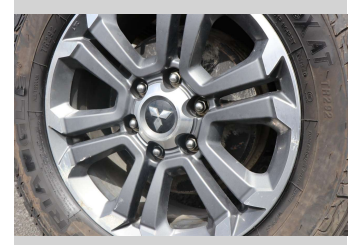

2019 Mitsubishi Triton DC VRX 4WD 6AT 2.4D

Purchase Price

$29,990

Includes GST, Registration & Licensing

Finance may be available on this vehicle. Ask one of our friendly staff for more information.

Gain peace of mind with Mechanical Breakdown Insurance. **Ask us how.**

Top features

None Listed

Body Style

4 door, Ute

Odometer

153,493 km

Engine

2442 cc, Electronic Fuel

Fuel Type

Diesel

Transmission

CVT

Wheels

-

VIN

MMAJLKL10KH016800

Interior

Black

Safety

Based on 2025 UCSR rating for 15-23 models

Reg No.

MKH783

Ext Colour

White

History

NZ New

Seats

5 seats

CO2 Emissions

★ ★ ☆ ☆ ☆ ☆

256 grams/km

Energy Economy

★ ★ ☆ ☆ ☆ ☆

**Annual fuel cost of $3,810
9.8L per 100km**

Cost per year is an estimate based on diesel price of $2.00 per litre and an average distance of 14000 km. Includes Road User Charges (RUC). Emissions and Energy Economy figures standardised to 3P WLTP.

Stock ID: 1506154

Waipapa Autocourt | Phone 09 407 6430 | Email info@waipapacars.co.nz
2047 State Highway 10, Waipapa, Kerikeri 0295, New Zealand
www.waipapacars.co.nz