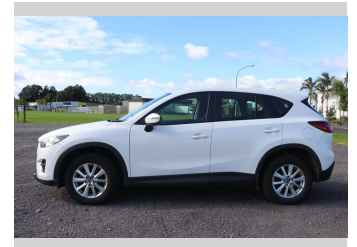

# 2016 Mazda Cx-5 GSX 2.5P/4WD/6AT/SW

**Purchase Price** **\$20,990**  
Includes GST, Registration & Licensing

Finance may be available on this vehicle. Ask one of our friendly staff for more information.

Body Style  
**5 door, Station Wagon**

Odometer  
**131,128 km**

Engine  
**2488 cc, Electronic Fuel**

Fuel Type  
**Petrol**

Transmission  
**Auto**

Wheels  
-

VIN  
**JM0KE103200374807**

Interior  
**Black**