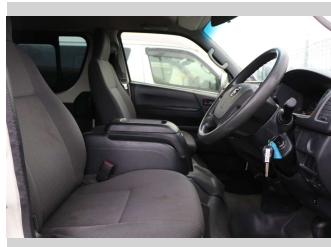

2017 Toyota Hiace

Purchase Price **$28,990**
Includes GST, Registration & Licensing

Finance may be available on this vehicle. Ask one of our friendly staff for more information.

Gain peace of mind with Mechanical Breakdown Insurance. **Ask us how.**

Top features

None Listed

Body Style

Minibus

Odometer

161,047 km

Engine

2693 cc, Electronic Fuel

Fuel Type

Petrol

Transmission

CVT

Wheels

-

VIN

7AT0H60FX21050705

Interior

-

Safety

Based on 2025 UCSR rating for 05-19 models

Reg No.

NJC406

Ext Colour

White

History

Ex-Overseas

Seats

10 seats

CO2 Emissions

★ ★ ☆ ☆ ☆ ☆

256 grams/km

Energy Economy

★ ☆ ☆ ☆ ☆ ☆

**Annual fuel cost of $4,310
11L per 100km**

Cost per year is an estimate based on petrol price of $2.80 per litre and an average distance of 14000 km. Emissions and Energy Economy figures standardised to 3P WLTP.

Stock ID: 1506292

Archibald Cars | Phone 09 408 1900 | Email sales@amotors.co.nz
143 Commerce Street, Kaitaia, New Zealand
www.archibaldcars.co.nz