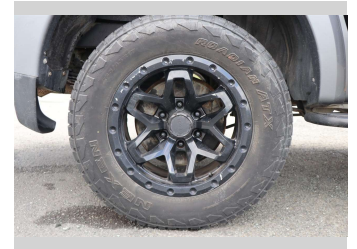

2017 Mitsubishi Triton DC GLXR 6M 2.4D/4WD

Purchase Price **$31,990**
Includes GST, Registration & Licensing

Finance may be available on this vehicle. Ask one of our friendly staff for more information.

Gain peace of mind with Mechanical Breakdown Insurance. **Ask us how.**

Top features
None Listed

Body Style
4 door, Ute

Odometer
66,189 km

Engine
2442 cc, Electronic Fuel

Fuel Type
Diesel

Transmission
Manual

Wheels
-

VIN
MMAJJKL10HH012587

Interior
-

Safety

Based on 2025 UCSR rating for 15-23 models

Reg No.
KQT871

Ext Colour
Grey

History
NZ New

Seats
5 seats

CO2 Emissions
★ ★ ★ ☆ ☆ ☆
216 grams/km

Energy Economy
★ ★ ☆ ☆ ☆ ☆
Annual fuel cost of $3,390
8.3L per 100km

Cost per year is an estimate based on diesel price of $2.00 per litre and an average distance of 14000 km. Includes Road User Charges (RUC). Emissions and Energy Economy figures standardised to 3P WLTP.

Stock ID: 15061181

Waipapa Autocourt | Phone 09 407 6430 | Email info@waipapacars.co.nz
2047 State Highway 10, Waipapa, Kerikeri 0295, New Zealand
www.waipapacars.co.nz