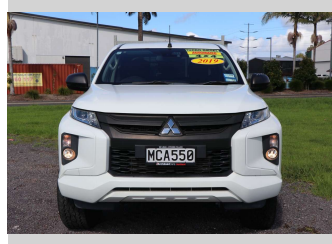

2019 Mitsubishi Triton DC GLX 4WD 6AT 2.4D

Purchase Price

\$39,990

Includes GST, Registration & Licensing

Finance may be available on this vehicle. Ask one of our friendly staff for more information.

Gain peace of mind with Mechanical Breakdown Insurance. **Ask us how.**

Top features

None Listed

Body Style

4 door, Ute

Odometer

53,045 km

Engine

2442 cc, Electronic Fuel

Fuel Type

Diesel

Transmission

CVT

Wheels

-

VIN

MMAJLKL10KH010904