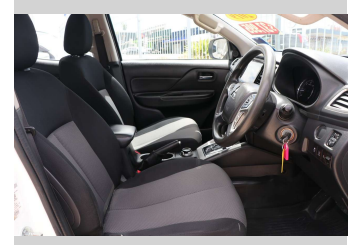

2019 Mitsubishi Triton DC GLX 4WD 6AT 2.4D

Purchase Price

\$39,990

Includes GST, Registration & Licensing

Finance may be available on this vehicle. Ask one of our friendly staff for more information.

Gain peace of mind with Mechanical Breakdown Insurance. **Ask us how.**

Top features

None Listed

Body Style

4 door, Ute

Odometer

53,045 km

Engine

2442 cc, Electronic Fuel