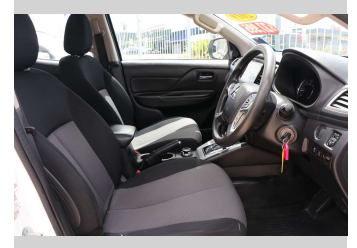

# 2019 Mitsubishi Triton DC GLX 4WD 6AT 2.4D

Purchase Price

**\$39,990**

Includes GST, Registration & Licensing

Finance may be available on this vehicle. Ask one of our friendly staff for more information.