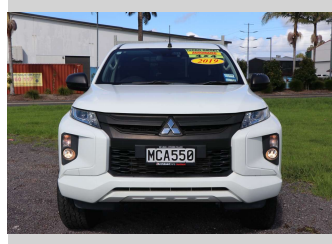

# 2019 Mitsubishi Triton DC GLX 4WD 6AT 2.4D

Purchase Price

**\$39,990**

Includes GST, Registration & Licensing

Finance may be available on this vehicle. Ask one of our friendly staff for more information.

## Top features

None Listed

Body Style

**4 door, Ute**

Odometer

**53,045 km**

Engine

**2442 cc, Electronic Fuel**