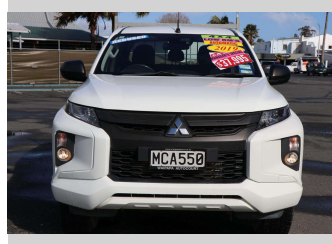

2019 Mitsubishi Triton DC GLX 4WD 6AT 2.4D

Purchase Price

\$37,990

Includes GST, Registration & Licensing

Finance may be available on this vehicle. Ask one of our friendly staff for more information.

Gain peace of mind with Mechanical Breakdown Insurance. **Ask us how.**

Top features

None Listed

Body Style

4 door, Ute

Odometer

53,045 km

Engine

2442 cc, Electronic Fuel