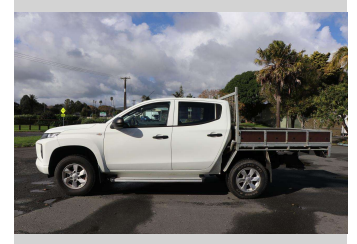

2019 Mitsubishi Triton DC GLX 4WD 6AT 2.4D

Purchase Price

\$37,990

Includes GST, Registration & Licensing

Finance may be available on this vehicle. Ask one of our friendly staff for more information.

Gain peace of mind with Mechanical Breakdown Insurance. **Ask us how.**

Top features

None Listed

Body Style

4 door, Ute

Odometer

53,045 km

Engine

2442 cc, Electronic Fuel