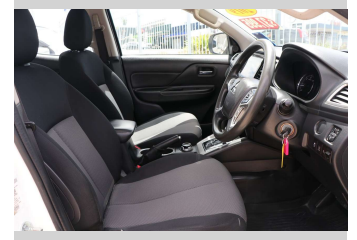

2019 Mitsubishi Triton DC GLX 4WD 6AT 2.4D

Purchase Price

\$37,990

Includes GST, Registration & Licensing

Finance may be available on this vehicle. Ask one of our friendly staff for more information.

Gain peace of mind with Mechanical Breakdown Insurance. **Ask us how.**

Top features

None Listed

Body Style

4 door, Ute

Odometer

53,045 km

Engine

2442 cc, Electronic Fuel