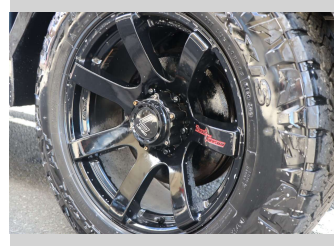

2017 Isuzu D-Max LX DC 3.0D/4WD/6AT

Purchase Price **$36,990**
Includes GST, Registration & Licensing

Finance may be available on this vehicle. Ask one of our friendly staff for more information.

Gain peace of mind with Mechanical Breakdown Insurance. **Ask us how.**

Top features

None Listed

Body Style
4 door, Ute

Odometer
113,336 km

Engine
2999 cc, Electronic Fuel

Fuel Type
Diesel

Transmission
CVT

Wheels
-

VIN
MPATFS85JHT003975

Interior
-

Safety

Based on 2025 VSRR rating

Reg No.
RTS65

Ext Colour
Blue

History
NZ New

Seats
5 seats

CO2 Emissions
★★★★☆☆
233 grams/km

Energy Economy
★★★★☆☆
Annual fuel cost of $3,530
8.8L per 100km

Cost per year is an estimate based on diesel price of $2.00 per litre and an average distance of 14000 km. Includes Road User Charges (RUC). Emissions and Energy Economy figures standardised to 3P WLTP.

Stock ID: 1506258

Waipapa Autocourt | Phone 09 407 6430 | Email info@waipapacars.co.nz
2047 State Highway 10, Waipapa, Kerikeri 0295, New Zealand
www.waipapacars.co.nz