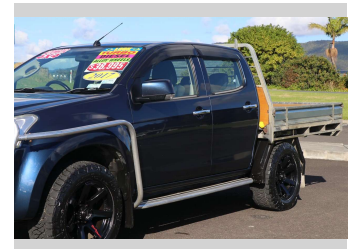

2017 Isuzu D-Max LX DC 3.0D/4WD/6AT

Purchase Price **\$36,990**
Includes GST, Registration & Licensing

Finance may be available on this vehicle. Ask one of our friendly staff for more information.

Gain peace of mind with Mechanical Breakdown Insurance. **Ask us how.**

Top features

None Listed

Body Style
4 door, Ute

Odometer
113,336 km

Engine
2999 cc, Electronic Fuel

Fuel Type
Diesel

Transmission
CVT

Wheels
-

VIN
MPATFS85JHT003975

Interior
-

Safety

Based on 2025 VSRR rating

Reg No.
RTS65

Ext Colour
Blue

History
NZ New

Seats
5 seats