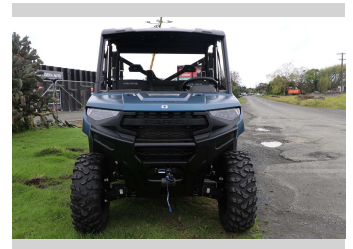

2025 Polaris Ranger Crew XP1000 Premium

Purchase Price **\$35,995**
Includes GST, Registration & Licensing

Finance may be available on this vehicle. Ask one of our friendly staff for more information.

Gain peace of mind with Mechanical Breakdown Insurance. **Ask us how.**

Top features
None Listed

Body Style
Motorbike - Quad

Odometer
1 hr

Engine
999 cc, Electronic Fuel Injection

Fuel Type
Petrol

Transmission
Automatic

Wheels
-

VIN
4XARSE991S8221747