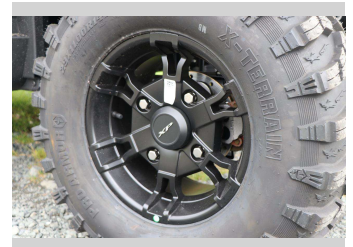

2025 Polaris Ranger Crew XP1000 Premium

Purchase Price **$35,995**
Includes GST, Registration & Licensing

Finance may be available on this vehicle. Ask one of our friendly staff for more information.

Gain peace of mind with Mechanical Breakdown Insurance. **Ask us how.**

Top features
None Listed

Body Style
Motorbike - Quad

Odometer
1 hr

Engine
999 cc, Electronic Fuel Injection

Fuel Type
Petrol

Transmission
Automatic

Wheels
-

VIN
4XARSE991S8221747

Interior
N/A

Safety
N/A

Reg No.
-

Ext Colour
Blue

History
Brand New

Seats
N/A

CO2 Emissions
N/A

Energy Economy
N/A

Stock ID: 2500770

Archibald Cars | Phone 09 408 1900 | Email sales@amotors.co.nz
143 Commerce Street, Kaitaia, New Zealand
www.archibaldcars.co.nz