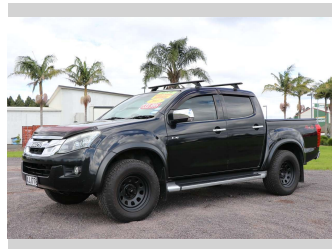

2017 Isuzu D-Max LS DC 3.0D/4WD/5AT/U

Purchase Price **\$33,990**
Includes GST, Registration & Licensing

Finance may be available on this vehicle. Ask one of our friendly staff for more information.

Gain peace of mind with Mechanical Breakdown Insurance. **Ask us how.**

Top features

- » 4WD/4x4

Body Style
4 door, Ute

Odometer
95,183 km

Engine
2999 cc, Electronic Fuel

Fuel Type
Diesel

Transmission
CVT

Wheels
-

VIN
MPATFS85JGT007718

Interior
-

Safety

Based on 2025 VSRR rating

Reg No.
KJJ770

Ext Colour
Black

History
NZ New

Seats
5 seats