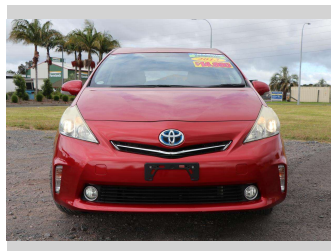

2013 Toyota Prius ALPHA

Purchase Price

\$14,990

Includes GST, Registration & Licensing

Finance may be available on this vehicle. Ask one of our friendly staff for more information.

Gain peace of mind with Mechanical Breakdown Insurance. **Ask us how.**

5 door, Station Wagon

Odometer

104,281 km

Engine

1797 cc, Hybrid

Fuel Type

Petrol

Transmission

CVT

Wheels

-

VIN

7AT0H637X25304731

Interior

Black

Safety