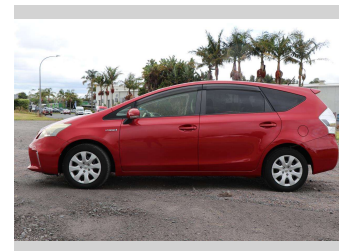

2013 Toyota Prius ALPHA

Purchase Price

\$14,990

Includes GST, Registration & Licensing

Finance may be available on this vehicle. Ask one of our friendly staff for more information.

Gain peace of mind with Mechanical Breakdown Insurance. **Ask us how.**

5 door, Station Wagon

Odometer

104,281 km

Engine

1797 cc, Hybrid

Fuel Type

Petrol

Transmission