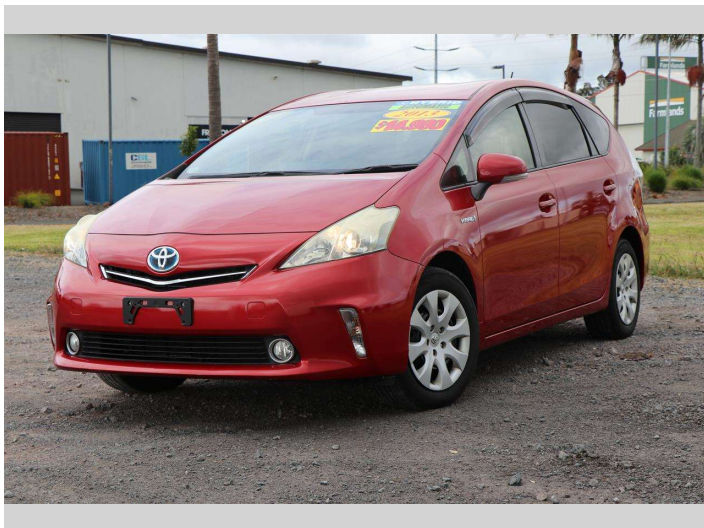

2013 Toyota Prius ALPHA

Purchase Price

\$14,990

Includes GST, Registration & Licensing

Finance may be available on this vehicle. Ask one of our friendly staff for more information.

Gain peace of mind with Mechanical Breakdown Insurance. **Ask us how.**

5 door, Station Wagon

Odometer

104,281 km

Engine

1797 cc, Hybrid

Fuel Type

Petrol

Transmission

CVT

Wheels

-

VIN

7AT0H637X25304731

Interior

Black

Safety