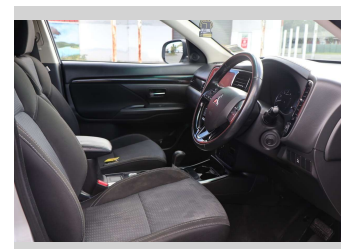

2019 Mitsubishi Outlander LS 2.4P/4WD/CVT

Purchase Price **$21,990**
Includes GST, Registration & Licensing

Finance may be available on this vehicle. Ask one of our friendly staff for more information.

Gain peace of mind with Mechanical Breakdown Insurance. **Ask us how.**

Top features
None Listed

Body Style
5 door, Station Wagon

Odometer
119,391 km

Engine
2360 cc, Electronic Fuel

Fuel Type
Petrol

Transmission
CVT

Wheels
-

VIN
JMFXTGF8WKZ005382

Interior
-

Safety

Based on 2025 UCSR rating for 12-21 models

Reg No.
MCY604

Ext Colour
Silver

History
NZ New

Seats
7 seats

CO2 Emissions
★★★★☆
186 grams/km

Energy Economy
★★☆☆☆☆

Annual fuel cost of $3,140
8L per 100km

Cost per year is an estimate based on petrol price of $2.80 per litre and an average distance of 14000 km. Emissions and Energy Economy figures standardised to 3P WLTP.

Stock ID: 1506113

Archibald Cars | Phone 09 408 1900 | Email sales@amotors.co.nz
143 Commerce Street, Kaitaia, New Zealand
www.archibaldcars.co.nz