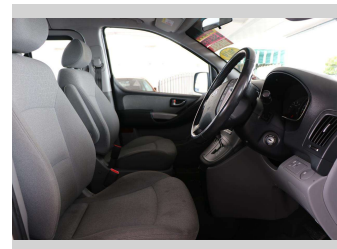

2019 Hyundai Imax 2.5 CRDI AUTO

Purchase Price **$28,990**
Includes GST, Registration & Licensing

Finance may be available on this vehicle. Ask one of our friendly staff for more information.

Gain peace of mind with Mechanical Breakdown Insurance. **Ask us how.**

Top features
None Listed

Body Style
5 door, Light Van

Odometer
130,305 km

Engine
2497 cc, Electronic Fuel

Fuel Type
Diesel

Transmission
CVT

Wheels
-

VIN
KMHWH81KMLU109103

Interior
-

Safety

Based on 2024 VSRR rating

Reg No.
MMP771

Ext Colour
White

History
NZ New

Seats
8 seats

CO2 Emissions
★☆☆☆☆
264 grams/km

Energy Economy
★☆☆☆☆
Annual fuel cost of $3,860
10L per 100km

Cost per year is an estimate based on diesel price of $2.00 per litre and an average distance of 14000 km. Includes Road User Charges (RUC). Emissions and Energy Economy figures standardised to 3P WLTP.

Stock ID: 1505883

Archibald Cars | Phone 09 408 1900 | Email sales@amotors.co.nz
143 Commerce Street, Kaitaia, New Zealand
www.archibaldcars.co.nz