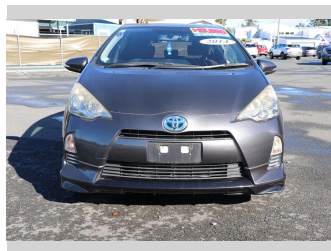

2014 Toyota Aqua

Purchase Price **\$13,990**
Includes GST, Registration & Licensing

Finance may be available on this vehicle. Ask one of our friendly staff for more information.

Gain peace of mind with Mechanical Breakdown Insurance. **Ask us how.**

Top features

None Listed

Body Style
Hatchback

Odometer
96,822 km

Engine
1496 cc, Hybrid

Fuel Type
Petrol

Transmission
CVT

Wheels
-