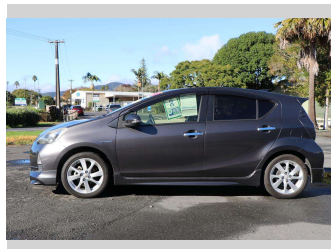

2014 Toyota Aqua

Purchase Price **\$13,990**
Includes GST, Registration & Licensing

Finance may be available on this vehicle. Ask one of our friendly staff for more information.

Gain peace of mind with Mechanical Breakdown Insurance. **Ask us how.**

Top features

None Listed

Body Style
Hatchback

Odometer
96,822 km

Engine
1496 cc, Hybrid

Fuel Type
Petrol

Transmission
CVT

Wheels
-