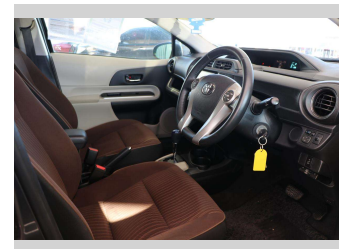

2014 Toyota Aqua

Purchase Price **\$13,990**
Includes GST, Registration & Licensing

Finance may be available on this vehicle. Ask one of our friendly staff for more information.

Gain peace of mind with Mechanical Breakdown Insurance. **Ask us how.**