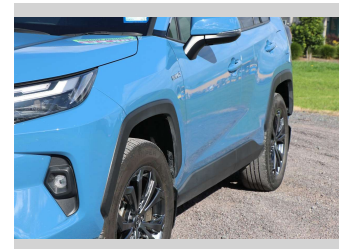

# 2023 Toyota RAV4 GXL 2.5PH/4WD/HD

Purchase Price

**\$44,990**

Includes GST, Registration & Licensing

Finance may be available on this vehicle. Ask one of our friendly staff for more information.

Gain peace of mind with Mechanical Breakdown Insurance. **Ask us how.**