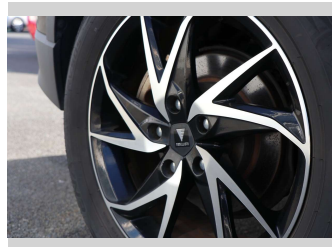

2023 Toyota RAV4 GXL 2.5PH/4WD/HD

Purchase Price

$44,990

Includes GST, Registration & Licensing

Finance may be available on this vehicle. Ask one of our friendly staff for more information.

Gain peace of mind with Mechanical Breakdown Insurance. **Ask us how.**

Top features

- » 4X4
- » ABS Brakes
- » Air Bag(s)
- » Alloys
- » Blue Tooth
- » Central Locking
- » Daytime Running Lights
- » Dual Zone Air Conditio...
- » Electric Mirrors (Retr...
- » Electric Windows
- » Forward Collision Aler...
- » Keyless Operating Syst...
- » Lane Changing Warning
- » NZ New
- » Remote Locking
- » Reversing Camera

Body Style

5 door, Station Wagon

Odometer

66,026 km

Engine

2487 cc, Hybrid

Fuel Type

Petrol

Transmission

Auto

Wheels

-

VIN

JTMRW3FV80D173929

Interior

Black

Safety

Based on 2019 ANCAP rating for 19-25 models

Reg No.

PUW383

Ext Colour

Blue

History

NZ New

Seats

5 seats

CO2 Emissions

★★★★☆

121 grams/km

Energy Economy

★★★★☆☆

**Annual fuel cost of $2,080
5.3L per 100km**

Cost per year is an estimate based on petrol price of $2.80 per litre and an average distance of 14000 km. Emissions and Energy Economy figures standardised to 3P WLTP.

Stock ID: 1506259

Waipapa Autocourt | Phone 09 407 6430 | Email info@waipapacars.co.nz
2047 State Highway 10, Waipapa, Kerikeri 0295, New Zealand
www.waipapacars.co.nz