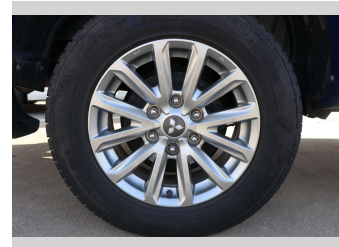

2015 Mitsubishi Triton D/CAB GLXR 2.4D/5AT

Purchase Price **$23,990**
Includes GST, Registration & Licensing

Finance may be available on this vehicle. Ask one of our friendly staff for more information.

Gain peace of mind with Mechanical Breakdown Insurance. **Ask us how.**

Top features

None Listed

Body Style
4 door, Ute

Odometer
91,250 km

Engine
2442 cc, Electronic Fuel

Fuel Type
Diesel

Transmission
CVT

Wheels
-

VIN
MMAJYKK10GH005620

Interior
-

Safety
-

Reg No.
JFU549

Ext Colour
Blue

History
NZ New

Seats
5 seats

CO2 Emissions
-

Energy Economy
-

Stock ID: 1508172

Waipapa Autocourt | Phone 09 407 6430 | Email info@waipapacars.co.nz
2047 State Highway 10, Waipapa, Kerikeri 0295, New Zealand
www.waipapacars.co.nz