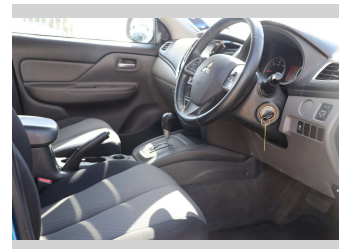

2015 Mitsubishi Triton D/CAB GLXR 2.4D/5AT

Purchase Price **\$23,990**
Includes GST, Registration & Licensing

Finance may be available on this vehicle. Ask one of our friendly staff for more information.

Gain peace of mind with Mechanical Breakdown Insurance. **Ask us how.**

Top features

None Listed

Body Style
4 door, Ute

Odometer
91,250 km

Engine
2442 cc, Electronic Fuel

Fuel Type
Diesel

Transmission
CVT