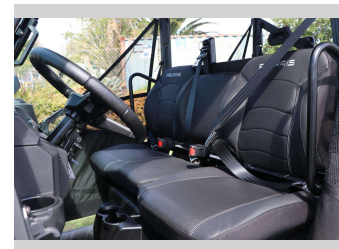

2024 Polaris Ranger Crew XP1000 Premium

Purchase Price **$35,990**
Includes GST, Registration & Licensing

Finance may be available on this vehicle. Ask one of our friendly staff for more information.

Gain peace of mind with Mechanical Breakdown Insurance. **Ask us how.**

Top features
None Listed

Body Style
Motorbike - Off Road

Odometer
1 hr

Engine
999 cc, Electronic Fuel Injection

Fuel Type
Petrol

Transmission
CVT

Wheels
-

VIN
4XARSE999R8458304

Interior
N/A

Safety
N/A

Reg No.
-

Ext Colour
Azure Crystal

History
Brand New

Seats
N/A

CO2 Emissions
N/A

Energy Economy
N/A

Stock ID: 2500658

Archibald Cars | Phone 09 408 1900 | Email sales@amotors.co.nz
143 Commerce Street, Kaitaia, New Zealand
www.archibaldcars.co.nz