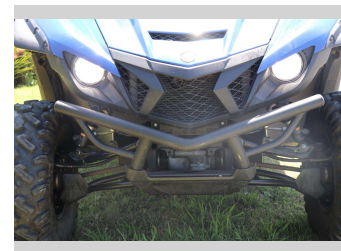

# 2021 Yamaha Wolverine X2

**Purchase Price** **\$24,990**  
Includes GST, Registration & Licensing

Finance may be available on this vehicle. Ask one of our friendly staff for more information.

Gain peace of mind with Mechanical Breakdown Insurance. **Ask us how.**

**Top features**  
None Listed

Body Style  
**Motorbike - Quad**

Odometer  
**59 hr**

Engine  
**847 cc, Electronic Fuel Injection**

Fuel Type  
**Petrol**

Transmission  
**CVT**

Wheels  
-

VIN  
**5Y4AN28W5NA501601**