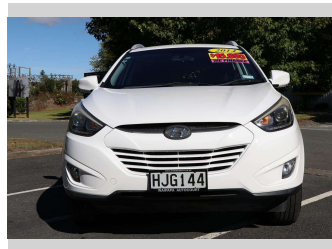

# 2014 Hyundai ix35 GDI2.06A 2.0P6A/SW5S

Purchase Price

**\$15,990**

Includes GST, Registration & Licensing

Finance may be available on this vehicle. Ask one of our friendly staff for more information.

Gain peace of mind with Mechanical Breakdown Insurance. **Ask us how.**

## Top features

None Listed

Body Style

**Station Wagon**

Odometer

**100,793 km**

Engine

**1998 cc, Electronic Fuel**