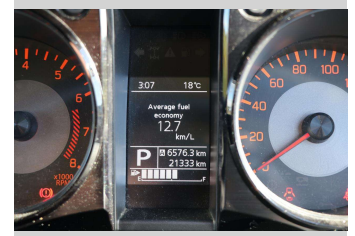

# 2022 Suzuki Jimny SIERRA 1.5P/4WD/4AT

**Purchase Price** **\$33,990**  
Includes GST, Registration & Licensing

Finance may be available on this vehicle. Ask one of our friendly staff for more information.

Gain peace of mind with Mechanical Breakdown Insurance. **Ask us how.**

**Top features**

None Listed

Body Style  
**3 door, Station Wagon**

Odometer  
**21,333 km**

Engine  
**1462 cc, Electronic Fuel**

Fuel Type  
**Petrol**

Transmission  
**CVT**

Wheels  
-

VIN  
**JSAGJB74V00195465**

Interior  
-

Safety

Based on 2018 ANCAP rating for 19+ models

Reg No.  
**PNW889**

Ext Colour  
**Blue**

History  
**NZ New**

Seats  
**4 seats**

CO2 Emissions  
**★★★★☆**  
**176 grams/km**

Energy Economy  
**★★★★☆☆**

**Annual fuel cost of \$3,020**  
**7.7L per 100km**

Cost per year is an estimate based on petrol price of \$2.80 per litre and an average distance of 14000 km. Emissions and Energy Economy figures standardised to 3P WLTP.