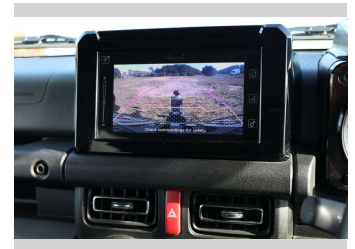

2022 Suzuki Jimny SIERRA 1.5P/4WD/4AT

Purchase Price **$33,990**
Includes GST, Registration & Licensing

Finance may be available on this vehicle. Ask one of our friendly staff for more information.

Gain peace of mind with Mechanical Breakdown Insurance. **Ask us how.**

Top features

None Listed

Body Style
3 door, Station Wagon

Odometer
21,333 km

Engine
1462 cc, Electronic Fuel

Fuel Type
Petrol

Transmission
CVT

Wheels
-

VIN
JSAGJB74V00195465

Interior
-

Safety

Based on 2018 ANCAP rating for 19+ models

Reg No.
PNW889

Ext Colour
Blue

History
NZ New

Seats
4 seats

CO2 Emissions
★★★★☆
176 grams/km

Energy Economy
★★★★☆☆

Annual fuel cost of $3,020
7.7L per 100km

Cost per year is an estimate based on petrol price of $2.80 per litre and an average distance of 14000 km. Emissions and Energy Economy figures standardised to 3P WLTP.

Stock ID: 1505611

Archibald Cars | Phone 09 408 1900 | Email sales@amotors.co.nz
143 Commerce Street, Kaitaia, New Zealand
www.archibaldcars.co.nz