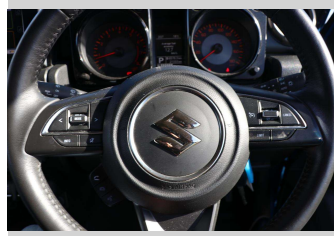

# 2022 Suzuki Jimny SIERRA 1.5P/4WD/4AT

**Purchase Price** **\$33,990**  
Includes GST, Registration & Licensing

Finance may be available on this vehicle. Ask one of our friendly staff for more information.

Gain peace of mind with Mechanical Breakdown Insurance. **Ask us how.**

**Top features**

None Listed

Body Style  
**3 door, Station Wagon**

Odometer  
**21,333 km**

Engine  
**1462 cc, Electronic Fuel**

Fuel Type  
**Petrol**