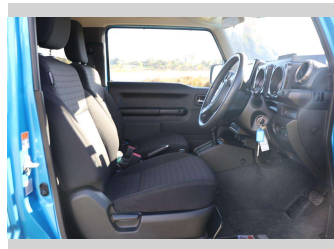

# 2022 Suzuki Jimny SIERRA 1.5P/4WD/4AT

**Purchase Price** **\$33,990**  
Includes GST, Registration & Licensing

Finance may be available on this vehicle. Ask one of our friendly staff for more information.

Gain peace of mind with Mechanical Breakdown Insurance. **Ask us how.**

**Top features**

None Listed

Body Style  
**3 door, Station Wagon**

Odometer  
**21,333 km**

Engine  
**1462 cc, Electronic Fuel**

Fuel Type  
**Petrol**