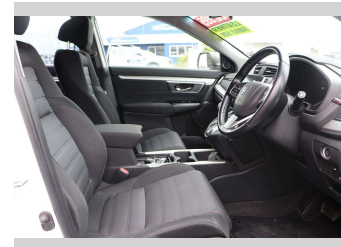

2017 Honda CR-V AWD TOURING 1.5 PT

Purchase Price

\$27,990

Includes GST, Registration & Licensing

Finance may be available on this vehicle. Ask one of our friendly staff for more information.

Gain peace of mind with Mechanical Breakdown Insurance. **Ask us how.**

Top features

None Listed

Body Style

5 door, Station Wagon

Odometer

85,000 km

Engine

1498 cc