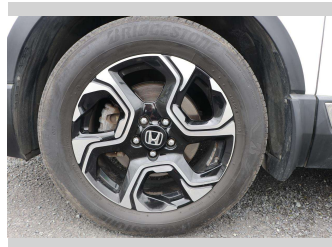

2017 Honda CR-V AWD TOURING 1.5 PT

Purchase Price

$27,990

Includes GST, Registration & Licensing

Finance may be available on this vehicle. Ask one of our friendly staff for more information.

Gain peace of mind with Mechanical Breakdown Insurance. **Ask us how.**

Top features

None Listed

Body Style

5 door, Station Wagon

Odometer

85,000 km

Engine

1498 cc

Fuel Type

Petrol

Transmission

CVT

Wheels

-

VIN

MRHRW2850JP060964

Interior

Black

Safety

Based on 2017 ANCAP rating for 17-23 models with dual frontal+side+head airbags

Reg No.

KTE996

Ext Colour

White

History

NZ New

Seats

5 seats

CO2 Emissions

★★★★☆

187 grams/km

Energy Economy

★★☆☆☆☆

**Annual fuel cost of $3,210
8.2L per 100km**

Cost per year is an estimate based on petrol price of $2.80 per litre and an average distance of 14000 km. Emissions and Energy Economy figures standardised to 3P WLTP.

Stock ID: 1505416

Waipapa Autocourt | Phone 09 407 6430 | Email info@waipapacars.co.nz
2047 State Highway 10, Waipapa, Kerikeri 0295, New Zealand
www.waipapacars.co.nz