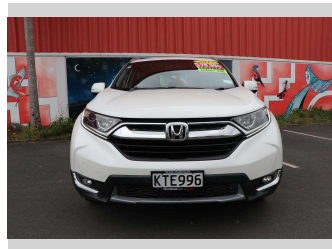

2017 Honda CR-V AWD TOURING 1.5 PT

Purchase Price

\$27,990

Includes GST, Registration & Licensing

Finance may be available on this vehicle. Ask one of our friendly staff for more information.

Gain peace of mind with Mechanical Breakdown Insurance. **Ask us how.**

Top features

None Listed

Body Style

5 door, Station Wagon

Odometer

85,000 km

Engine

1498 cc

Fuel Type

Petrol

Transmission

CVT

Wheels

-

VIN

MRHRW2850JP060964

Interior

Black

Safety

Based on 2017 ANCAP rating for 17-23 models with dual frontal+side+head airbags

Reg No.

KTE996

Ext Colour

White