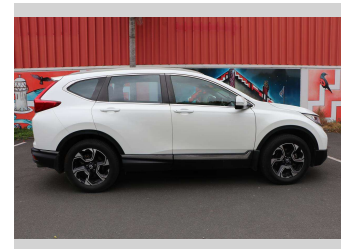

2017 Honda CR-V AWD TOURING 1.5 PT

Purchase Price

\$27,990

Includes GST, Registration & Licensing

Finance may be available on this vehicle. Ask one of our friendly staff for more information.

Gain peace of mind with Mechanical Breakdown Insurance. **Ask us how.**

Top features

None Listed

Body Style

5 door, Station Wagon

Odometer

85,000 km

Engine

1498 cc